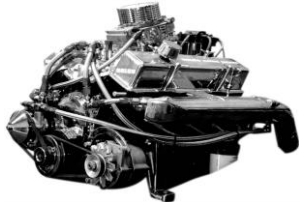

NIRVANA - \$29,990

Length: 20ft (6.0 mtrs)

Beam: 2.1 mtrs

Fuel: 85 ltrs

Seating: 7

Tow Weight: 1300kg

ROLCO 350-SCR FACTORY REMANUFACTURED CHEVROLET 350CUIN - 5.7 LITRE SOFT CLUTCH ENGINE

Equipped with:

HEI Ignition
 Holley Marine Carburetor
 Brass Body, Ball Bearing, Water Pump
 Thermo Control
 New Alternator
 New Gear Reduction Starter Motor
 2 Pack Paint Finish
 Flame Arrestor
 12 Month Warranty

STANDARD FEATURES INCLUDES

- GPS Speedo
- 350-SCR Chevrolet Engine
- Full Instrumentation inc GPS Speedo, Digital Hour Meter and Stainless Steel Bezels
- Leather Flat Bottom Steering Wheel
- Seats 7
- Large Dual Observers Lounge
- 7 Stainless Steel Large Size Drink Holders
- Velour Interior
- Carpeted Front Ski Locker behind observers seat
- Heavy Duty Marine Carpet
- Large Open Sided Carpeted Boarding Platform
- Custom Colour Graphics
- 85 Litre Fuel Tank with Solid State Gauge Sender Unit
- Water Separating Fuel Filter
- Stainless Steel Fuel Filler
- Bilge Pump
- Battery Isolator
- Large Stainless Steel Rear Ski Tow
- Stainless Steel Rear Grab Handles
- Stainless Steel Water Pick Up with Strainer
- Nitrile Rubber Skeg Bush for Reduced Vibration and No Maintenance
- Foot Throttle
- Mufflers
- Easytow Single Axle Trailer with Mags, Disc Brakes, Winch Trolley Wheels, Swing Away Jockey Wheel and LED Lights