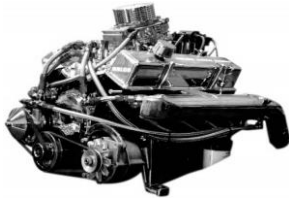

NIRVANA - \$39,990

Length: 20ft (6.0 mtrs)

Beam: 2.1 mtrs

Fuel: 85 ltrs

Seating: 7

Tow Weight: 1300kg

ROLCO 350-SCR VORTEC FACTORY REMANUFACTURED CHEVROLET ROLLER CAM - 5.7 LITRE SOFT CLUTCH ENGINE

Equipped with:

STANDARD FEATURES INCLUDES

- GPS Speedo
- 350-SCR Vortec, Roller Cam, Chevrolet Engine
- Full Instrumentation inc GPS Speedo, Digital Hour Meter and Stainless Steel Bezels
- Leather Flat Bottom Steering Wheel
- Seats 7
- Large Dual Observers Lounge
- 7 Stainless Steel Large Size Drink Holders
- Velour Interior
- Carpeted Front Ski Locker behind observers seat
- Heavy Duty Marine Carpet
- Large Open Sided Carpeted Boarding Platform
- Custom Colour Graphics
- 85 Litre Fuel Tank with Solid State Gauge Sender Unit
- Water Separating Fuel Filter
- Stainless Steel Fuel Filler
- Bilge Pump
- Battery Isolator
- Large Stainless Steel Rear Ski Tow
- Stainless Steel Rear Grab Handles
- Stainless Steel Water Pick Up with Strainer
- Nitrile Rubber Skeg Bush for Reduced Vibration and No Maintenance
- Foot Throttle
- Mufflers
- Easytow Single Axle Trailer with Mags, Disc Brakes, Winch Trolley Wheels, Swing Away Jockey Wheel and LED Lights